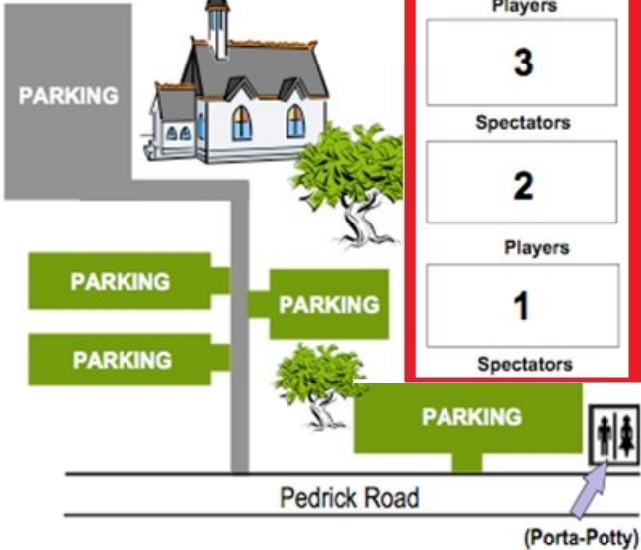

Morningside Soccer Complex

Tom Brown Park Field Layout

Animal
shelter