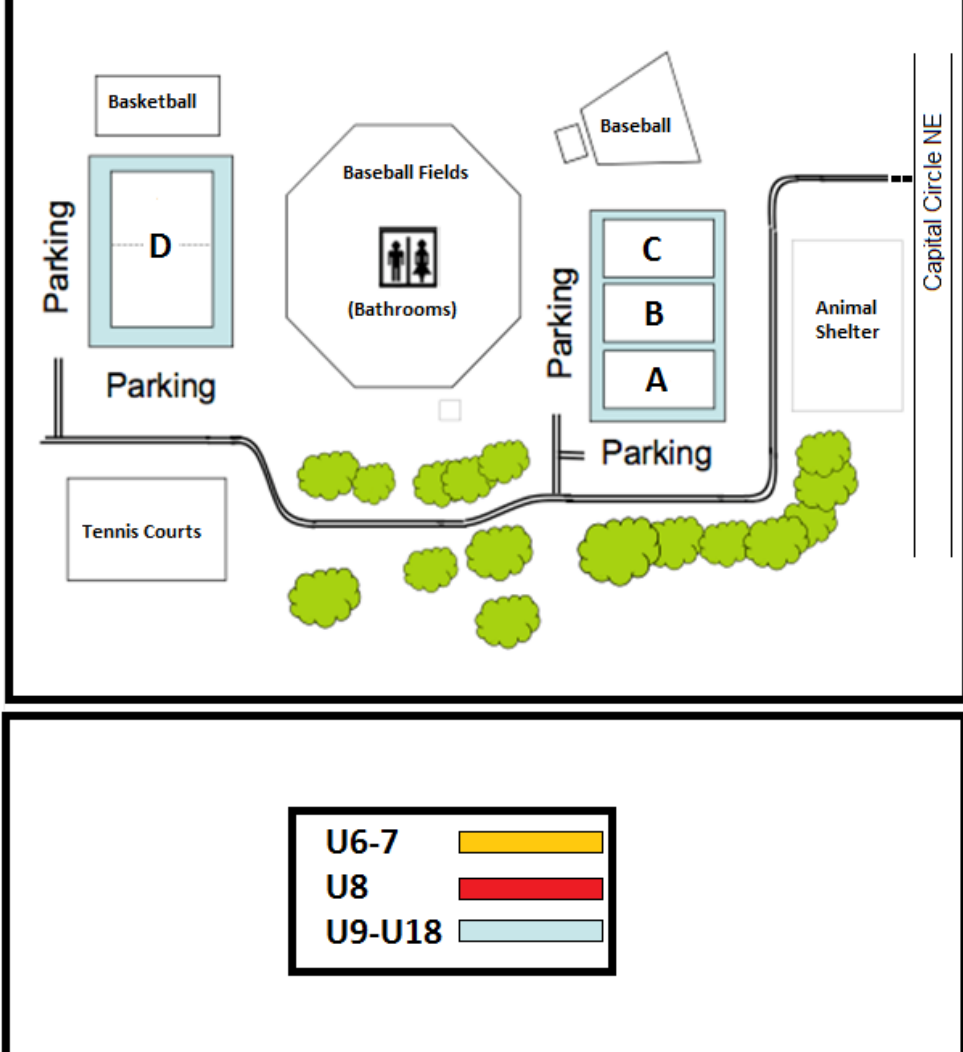

Morningside Soccer Complex

Tom Brown Park Field Layout

U6-7	
U8	
U9-U18	