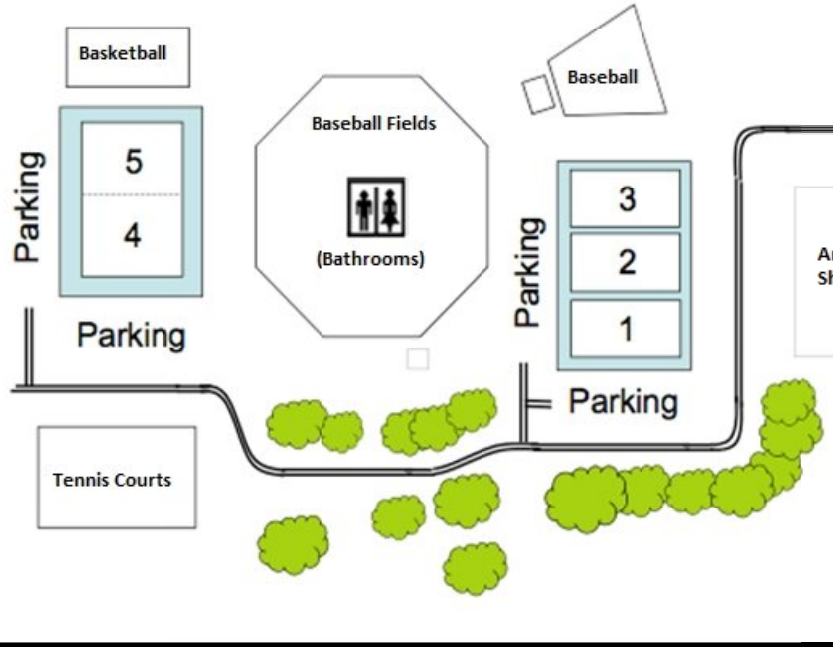

Morningside Soccer Complex

Tom Brown Park Field Layout

Animal
shelter