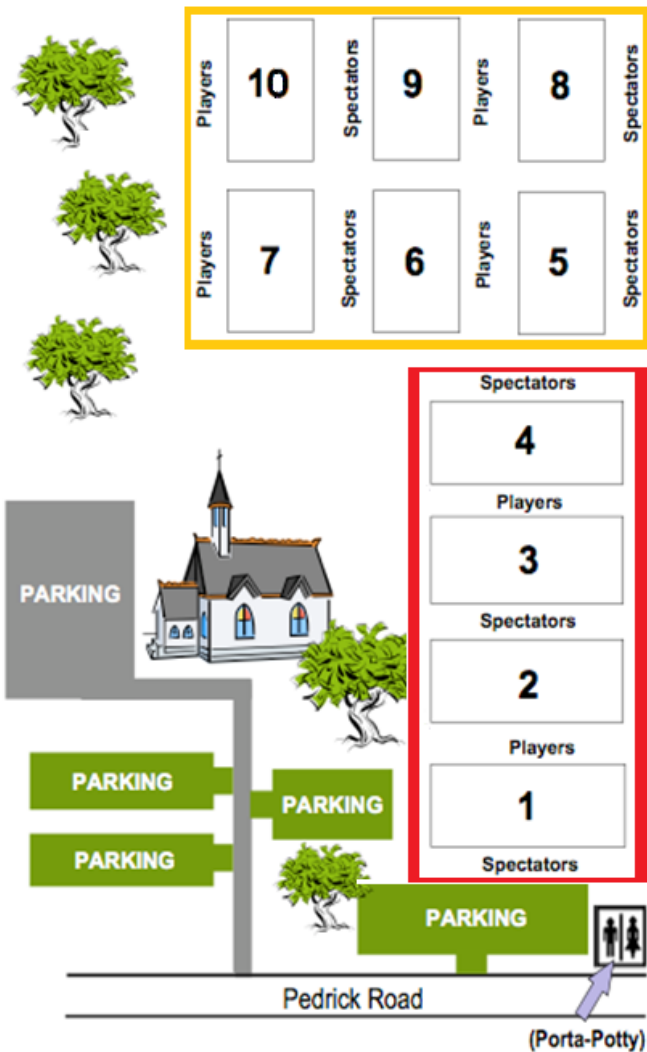

Morningside Soccer Complex

Tom Brown Park Field Layout

U6-7	
U8	
U9-U18	